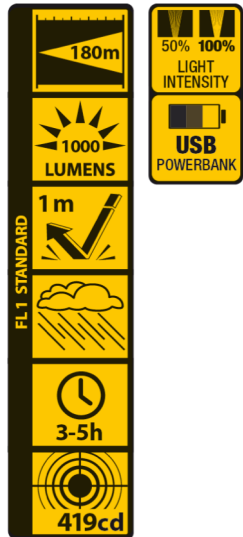

## 10 Watt LED Working Lamp • 1000 Lumen Power

### M-WKL-008YB

Function	100% - 50% - Off USB powerbank function, output 5V 1A LED charging status indicator
LED Type	10 Watt LED
Light Output	1000 lumens
Beam Distance	180m
Run Time	100% = 3h / 50% = 5.5h
Water Resistance	IP65
Material	Aluminium/plastic
Color	Black and yellow
Battery operated	1x 4000mAh Lithium batterie pack included
Accessory	USB cable
Dimensions	14.80cm x 14.80cm x 4.10cm
Packaging	1 piece in colorbox
EAN	0884620048297